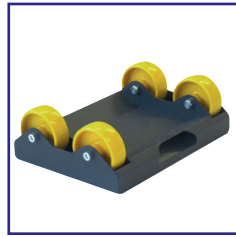

11188-10
Pipe Support 360 Double