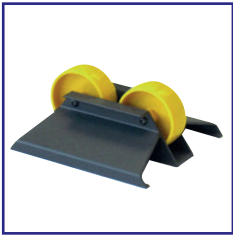

## General Accessories

**7044828**  
Smart Charger 100  
for cordless models

**7044829**  
Lithium Ion Battery  
1.8V - 4.0Ah

**7010RTD**  
RTD Foamcut Spray  
Cutting Lubricant  
- Alu Blades

**7010POS**  
POS Metal Display Stand

**11605-10**  
Pipe Support 170

**11009-10**  
Pipe Support 220

**11191-10**  
Pipe Support 360 Single

**11188-10**  
Pipe Support 360 Double

**11902-00**  
Pipe Support  
P400 Single

**11903-00**  
Pipe Support  
P400 Double

**11792-10**  
Pipe Support V1000  
Adjustable

**7010464**  
Pipe Support Complete  
Set ( 3pcs & Site Bag)

	Capacity Max. pipe OD	Loading Capacity	Weight	Material	Dimensions (w x d x h) (mm)	Suitable with models
Pipe Support 170	170mm	190 Kg (4pcs)	0.46 Kg	Aluminium, Plastic	180 x 255 x 84	170, 170E
Pipe Support 280	280mm	314 Kg (4pcs)	0.83 Kg	Aluminium, Plastic	229 x 184 x 89	220, 280E
Pipe Support 360 Single	360mm		1.72 Kg	Steel, Plastic	260 x 230 x 115	360, 360E, 410E
Pipe Support 360 Double	360mm	465 Kg	3.19 Kg	Steel, Plastic	260 x 340 x 115	360, 360E, 410E
Pipe Support P400 Single	400mm		1.25 Kg	Steel, Plastic	300 x 210 x 132	P400
Pipe Support P400 Double	400mm		1.87 Kg	Steel, Plastic	300 x 380 x 132	P400
Pipe Support V1000 Adjustable	1000mm		2.77 Kg	Steel, Plastic	(Closed) 25.9 x 16.5 x 12.9 (Open) 39.4 x 25.5 x 16.4	V1000