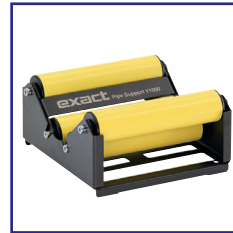

## General Accessories

**7044828**  
Smart Charger 100  
for cordless models

**7044829**  
Lithium Ion Battery  
1.8V - 4.0Ah

**7010RTD**  
RTD Foamcut Spray  
Cutting Lubricant  
- Alu Blades

**7010POS**  
POS Metal Display Stand

**11605-10**  
Pipe Support 170

**11009-10**  
Pipe Support 220

**11191-10**  
Pipe Support 360 Single

**11188-10**  
Pipe Support 360 Double

**11902-00**  
Pipe Support  
P400 Single

**11903-00**  
Pipe Support  
P400 Double

**11792-10**  
Pipe Support V1000  
Adjustable

**7010464**  
Pipe Support Complete  
Set ( 3pcs & Site Bag)

	Capacity Max. pipe OD	Loading Capacity	Weight	Material	Dimensions (w x d x h) (mm)	Suitable with models
Pipe Support 170	170mm	190 Kg (4pcs)	0.46 Kg	Aluminium, Plastic	180 x 255 x 84	170, 170E
Pipe Support 280	280mm	314 Kg (4pcs)	0.83 Kg	Aluminium, Plastic	229 x 184 x 89	220, 280E
Pipe Support 360 Single	360mm		1.72 Kg	Steel, Plastic	260 x 230 x 115	360, 360E, 410E
Pipe Support 360 Double	360mm	465 Kg	3.19 Kg	Steel, Plastic	260 x 340 x 115	360, 360E, 410E
Pipe Support P400 Single	400mm		1.25 Kg	Steel, Plastic	300 x 210 x 132	P400
Pipe Support P400 Double	400mm		1.87 Kg	Steel, Plastic	300 x 380 x 132	P400
Pipe Support V1000 Adjustable	1000mm		2.77 Kg	Steel, Plastic	(Closed) 25.9 x 16.5 x 12.9 (Open) 39.4 x 25.5 x 16.4	V1000