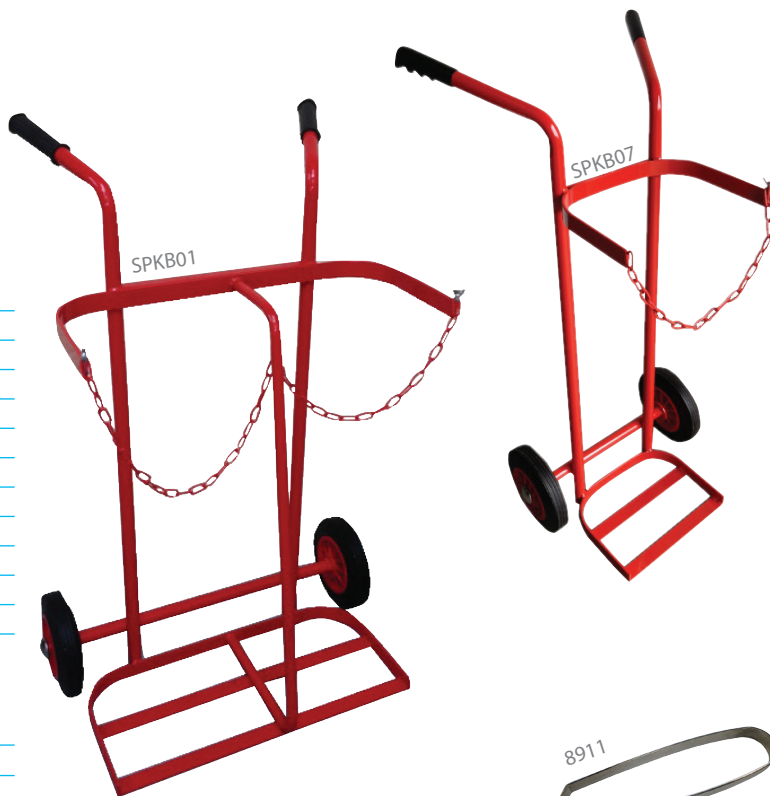

Cylinder Trolleys & Accessories

Cylinder Trolleys

Order Code Description

| | |
|----------------|--|
| SPKB07 | Single Oxygen/Acetylene 8" Wheels |
| SPKB08 | Single Oxygen/Acetylene 16" Pneumatic Wheels |
| SPKB09 | Single Oxygen/Acetylene 8" Wheels (3 Wheels) |
| SPKB10 | Single Propane 8" Wheels |
| SPKB11 | Single Propane 16" Pneumatic Wheels |
| SPKB01 | Twin Oxygen/Acetylene 8" Wheels |
| SPKB02 | Twin Oxygen/Acetylene 16" Wheels |
| SPKBS03 | Twin Oxygen/Acetylene 8" Wheels (3 Wheels) |
| SPKB04 | Twin Oxygen/Propane 8" Wheels |
| SPKB05 | Twin Oxygen/Propane 16" Pneumatic Wheels |
| SPKBS08 | Twin Oxygen/Propane 8" Wheels (3 Wheels) |
| SPKB13 | Portable Small Oxygen/Acetylene |