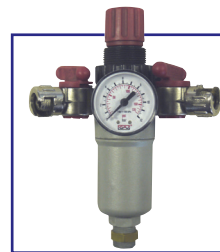

Air Accessories

Air Control

Sprayshop Filter Systems • AQUA PURGE

- **AQP14** 1/4" BSP Pre Filter & Coalescing Filter
- **AQP12** 1/2" BSP Pre Filter & Coalescing Filter
- **AQPR14** 1/4" BSP Pre Filter Regulator
  c/w gauge & Coalescing Filter
- **AQPR12** 1/2" BSP Pre Filter Regulator
  c/w gauge & Coalescing Filter

- For ultra clean compressed air
- Down to 0.01 micron

Replacement Filter Elements

- **26PC26/4/6** 1/4" Waist Belt Carbon Element
- **26PC39/112** 1/4"-3/8"-1/2" Current Carbon Element
- **97801731** 1/4"-3/8"-1/2" Current 5 Micron
  Pre-Filter Element
- **97801732** 1/4"-3/8"-1/2" Current 25 Micron
  Pre-Filter Element
- **6342061** Coalescing Element

Piston Compressor Oil - 1 Litre

Order Code: 6102250000

Pressure Gauges

40mm or 50mm Faces, 0-300 psi,
1/8" or 1/4" BSP, bottom or centre entry

Air Transformers c/w Gauge

- **AH100501** 3/8" M x 1/4" Twin Outlet, Lower Air Inlet
- **AH100601** 1/2" M x 1/4" Twin Outlet, Lower Air Inlet
- **AH102002** 1/4" F x 1/4" M Regulator, Side Air Inlet

PCL Tyre Inflators & Gauges

- **AFG4H03** Airline Gauge, Twin Hold On, Open End
- **AFG4H05** Airline Gauge, Twin Clip On, Open End, 6" Hose
- **AFG4H04** Airline Gauge, Single Clip On, Open End
- **ALG5H04** Hi Pressure Gauge
- **DAC403** Accura MK4 Tyre inflator, Twin Hold On

PCL Tyre Gauge Accessories

- **CO1A03** Tyre Connector, Twin Hold On, Open End
- **CO3A03** Tyre Connector, Twin Clip On, Open End
- **CO2A03** Tyre Connector, Single Clip On, Open End
- **TDG 16C04** Tyre Depth Gauge

AH100501