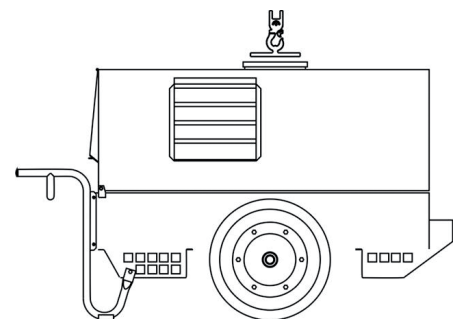

Welding & Generator Accessories

CTL Site Tow Kits

Order Code: CTL300/400

Order Code: CTL22

Order Code: CTL35

Order Code: CTL45

CTM Wheels & Handles Kits

Order Code: CTM-MW

Order Code: CM8

Order Code: CTM200

Order Code: CTM6/2

Order Code: CTM2

Order Code: CTM300