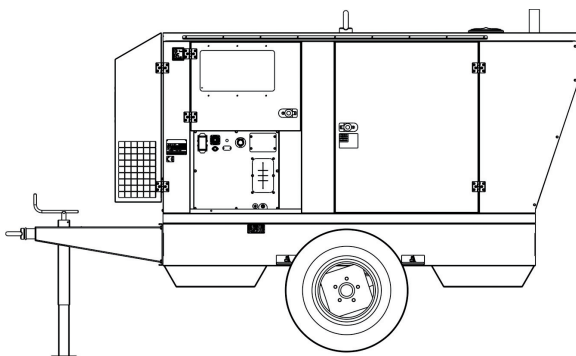

Welding & Generator Accessories

CTL Site Tow Kits

Order Code: CTL300/400

Order Code: CTL22

Order Code: CTL35

Order Code: CTL45

CTM Wheels & Handles Kits

Order Code: CTM-MW