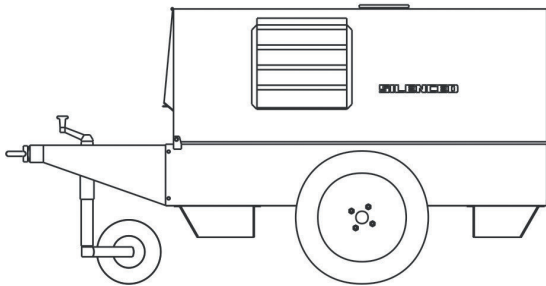

Welding & Generator Accessories

CTL Site Tow Kits

Order Code: CTL300/400

Order Code: CTL22

Order Code: CTL35

Order Code: CTL45

CTM Wheels & Handles Kits

Order Code: CTM-MW