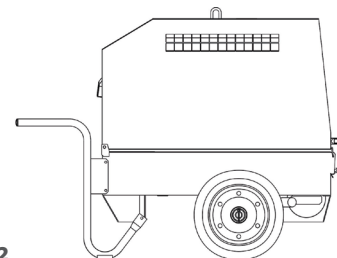

Order Code: CTM2