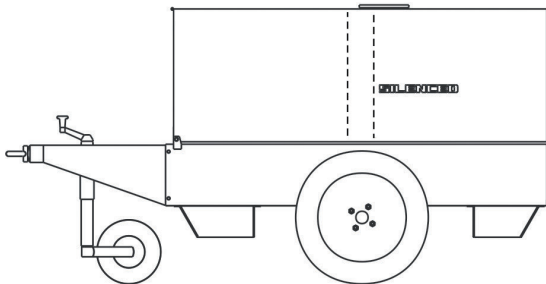

Welding & Generator Accessories

CTL Site Tow Kits

Order Code: CTL300/400

Order Code: CTL22

Order Code: CTL35

Order Code: CTL45

CTM Wheels & Handles Kits

Order Code: CTM-MW