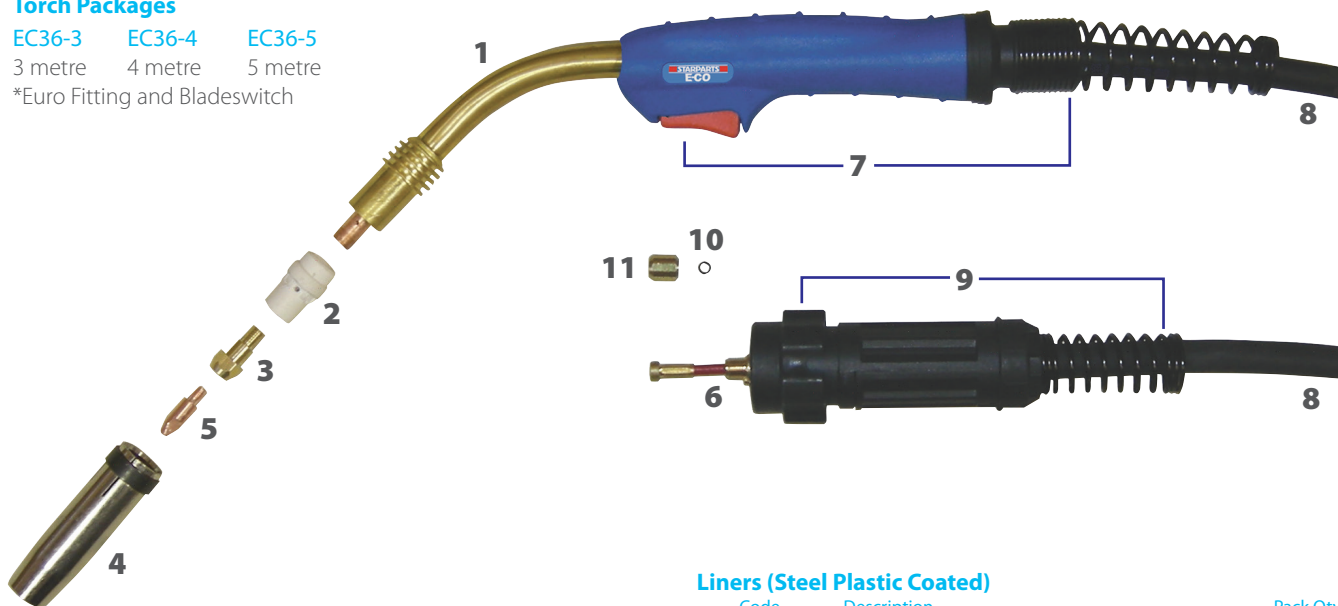

Eco MIG Welding Torch Air Cooled

Model: ECO36 Rating 270A Co² / 250A Mixed Gases @ 60% Duty Cycle EN60974-7 Wire Size 0.8mm to 1.6mm

Torch Packages

EC36-3 EC36-4 EC36-5

3 metre 4 metre 5 metre

*Euro Fitting and Bladeswitch

Main Consumables

Code	Description	Pack Qty
1	SP3654 Swan Neck Complete	1
2	SP3658 Diffuser Black	5
	SP3658W Diffuser White	5
	SP3658C Diffuser Ceramic	5
3	SP3681 Tip Adaptor Short M6 Tips	5
	SP3683 * Tip Adaptor Short M8 Tips	5
	SP3682 Tip Adaptor Long M6 Tips	5
	SP3684 * Tip Adaptor Long M8 Tips	5
4	SP3670 Nozzle Conical	5
	SP3671 Nozzle Cylindrical	5
	SP3672 Nozzle Tapered	5
	SP3673 Nozzle Bottle	5
	SP3674 Spot Welding Nozzle	5

Contact Tips (ECU M6 x 28mm)

5	SP2408 0.8mm Steel / 0.6mm Alum Wire	25
	SP2409 0.9mm Steel Wire	25
	SP2410 1.0mm Steel / 0.8mm Alum Wire	25
	SP2412 1.2mm Steel / 1.0mm Alum Wire	25
	SP2414 1.4mm Steel / 1.2mm Alum Wire	25
	SP2416 1.6mm Steel Wire	25

* For 8mm Threaded Tips Use SP38 / SP40 Series See Page 194 Item No. 6

Liners (Steel Plastic Coated)

Code	Description	Pack Qty
6	SP1539 0.6 - 0.9mm x 3m - P.C Blue	1
	SP1549 0.6 - 0.9mm x 4m - P.C Blue	1
	SP1559 0.6 - 0.9mm x 5m - P.C Blue	1
	SP2432 1.0 - 1.2mm x 3m - P.C Red	1
	SP2442 1.0 - 1.2mm x 4m - P.C Red	1
	SP2452 1.0 - 1.2mm x 5m - P.C Red	1
	SP2436 1.6mm x 3m - P.C Yellow	1
	SP2446 1.6mm x 4m - P.C Yellow	1
	SP2456 1.6mm x 5m - P.C Yellow	1