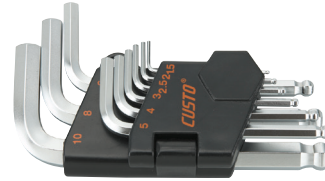

Key Sets

Hex Key Wrench Set 9 pc

- 1.5 x 46mm long
- 2 x 52mm long
- 2.5 x 58mm long
- 3 x 66mm long
- 4 x 73mm long
- 5 x 84mm long
- 6 x 94mm long
- 8 x 107mm long
- 10 x 120mm long

Order Code: KW-63109S

Hex Ball Key

Order Code: KW-63209S

Long Hex Key Wrench Set 9 pc

- 1.5 x 78mm long
- 2 x 85mm long
- 2.5 x 92mm long
- 3 x 100mm long
- 4 x 110mm long
- 5 x 123mm long
- 6 x 144mm long
- 8 x 165mm long
- 10 x 182mm long

Order Code: KW-64109S

Star Key

Order Code: KW-63309S

Long Star Key

Order Code: KW-64309S

Folding Hex Key Wrench Set 7 pc

- 1.5 x 108mm long
- 2 x 108mm long
- 2.5 x 108mm long
- 3 x 108mm long
- 4 x 108mm long
- 5 x 108mm long
- 6 x 108mm long

Order Code: KW-66107S

Folding Hex Ball Key

Order Code: KW-66207S

Folding Star Key

Order Code: KW-66307S