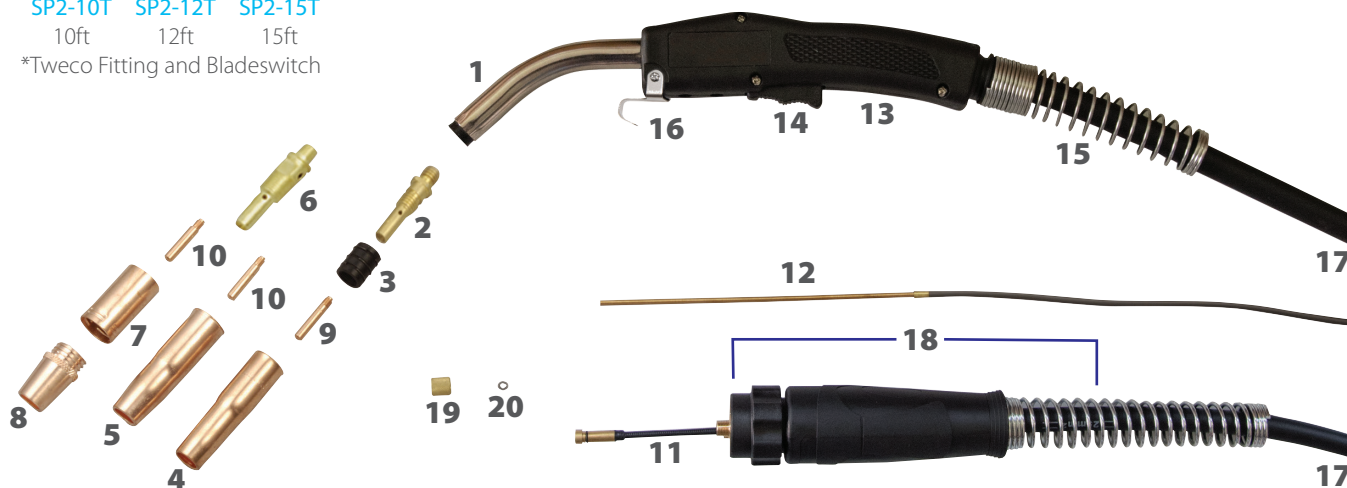

MIG Welding Torch Air Cooled

Model: SP2 Rating 200A Co² / 150A Mixed Gases @ 60% Duty Cycle EN60974-7 Wire Size 0.6mm to 1.2mm

Torch Packages

SP2-10E SP2-12E SP2-15E

10ft 12ft 15ft

*Euro Fitting and Bladeswitch

SP2-10T SP2-12T SP2-15T

10ft 12ft 15ft

*Tweco Fitting and Bladeswitch

Main Consumables

Code	Description	Pack Qty
1	62J45 Conductor Tube 45° Metal Jacket	1
	62J60 Conductor Tube 60° Metal Jacket	1
2	52-23 Gas Diffuser 0.6mm Wire	5
	52 Gas Diffuser 0.8-1.2mm Wire	5
3	32 Nozzle Insulator - Adjustable	5
4	22-50 Nozzle Adj. 12mm Bore	5
	22-62 Nozzle Adj. 16mm Bore	5
5	23-37 Nozzle Self Insulated 9mm Bore	5
	23-50 Nozzle Self Insulated 12mm Bore	5
	23-62 Nozzle Self Insulated 16mm Bore	5
	23-75 Nozzle Self Insulated 19mm Bore	5
6	52FN Gas Diffuser CT Nozzles	5
7	34CT Insulator for CT Nozzles	5
8	24CT-37S CT Nozzle 9mm Bore	5
	24CT-50S CT Nozzle 12mm Bore	5
	24CT-62S CT Nozzle 16mm Bore	5
	24CT-75S CT Nozzle 19mm Bore	5

Contact Tips (ECU Standard & Heavy Duty)

9	14-23 Standard Ecu 0.6mm Wire	25
	14-30 Standard Ecu 0.8mm Wire	25
	14-35 Standard Ecu 0.9mm Wire	25
	14-40 Standard Ecu 1.0mm Wire	25
	14-45 Standard Ecu 1.2mm Wire	25
10	14H30 Heavy Duty Ecu 0.8mm Wire	25

Contact Tips (ECU Standard & Heavy Duty)(Continued)

Code	Description	Pack Qty
14H35	Heavy Duty Ecu 0.9mm Wire	25
14H40	Heavy Duty Ecu 1.0mm Wire	25
14H45	Heavy Duty Ecu 1.2mm Wire	25

Liners (Steel & PTFE)