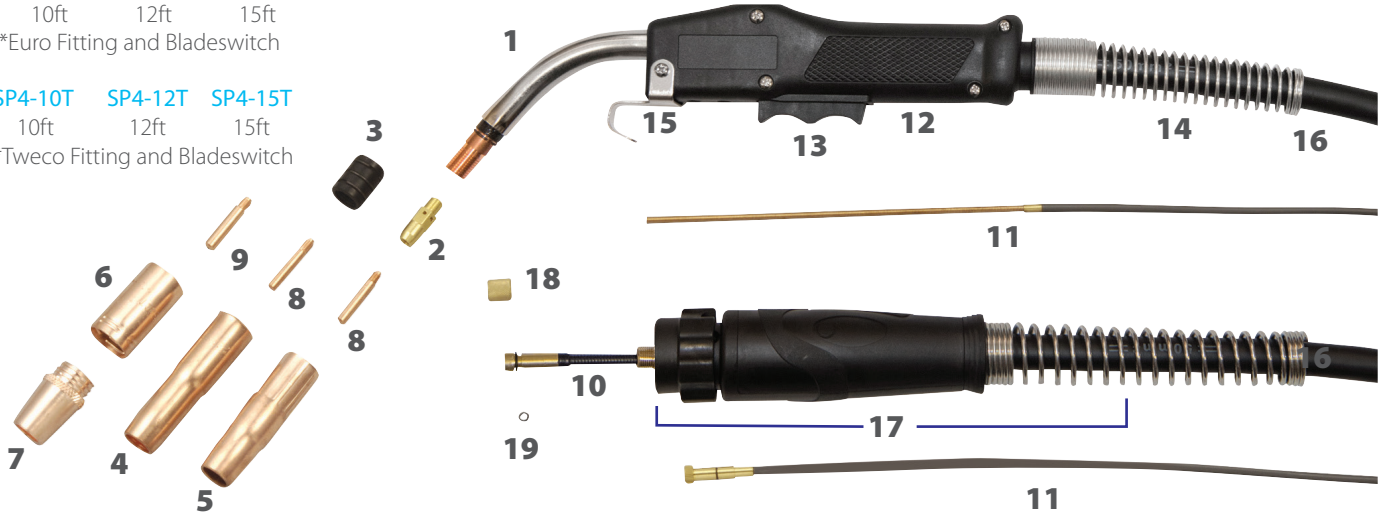

## MIG Welding Torch Air Cooled

**Model: SP4** Rating 400A Co<sup>2</sup> / 350A Mixed Gases @ 60% Duty Cycle EN60974-7 Wire Size 0.6mm to 2.0mm

### Torch Packages

SP4-10E 10ft  
 SP4-12E 12ft  
 SP4-15E 15ft

\*Euro Fitting and Bladeswitch

SP4-10T 10ft  
 SP4-12T 12ft  
 SP4-15T 15ft

\*Tweco Fitting and Bladeswitch

### Main Consumables

Code	Description	Pack Qty
<b>1</b>	64J45 Conductor Tube 45° Metal Jacket	1
	64J60 Conductor Tube 60° Metal Jacket	1
	64J80 Conductor Tube 80° Metal Jacket	1
	64J180 Conductor Tube 180° Metal Jacket	1
<b>2</b>	54A Gas Diffuser	5
<b>3</b>	34A Nozzle Insulator - Adjustable	5
<b>4</b>	24A50 Nozzle Adj. 12mm Bore	5
	24A62 Nozzle Adj. 16mm Bore	5
	24A75 Nozzle Adj. 19mm Bore	5
<b>5</b>	24AH-50 Nozzle Adj. Heavy Duty 12mm Bore	5
	24AH-62 Nozzle Adj. Heavy Duty 16mm Bore	5
	24AH-75 Nozzle Adj. Heavy Duty 19mm Bore	5
<b>6</b>	34CT Insulator for CT Nozzles	5
<b>7</b>	24CT-37S CT Nozzle 9mm Bore	5
	24CT-50S CT Nozzle 12mm Bore	5
	24CT-62S CT Nozzle 16mm Bore	5
	24CT-75S CT Nozzle 19mm Bore	5