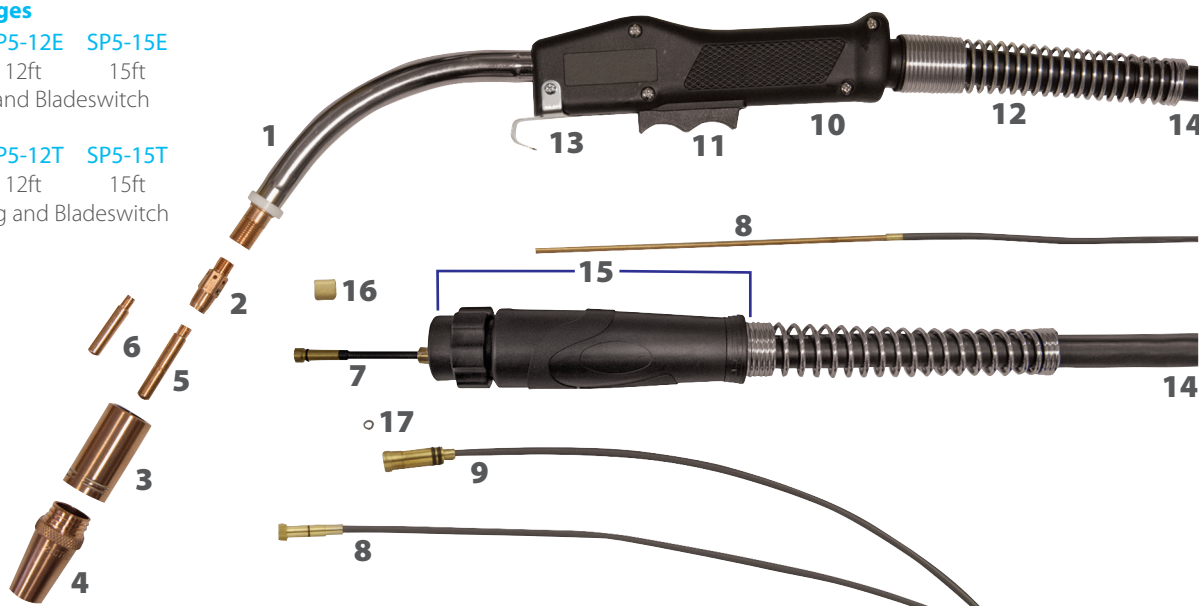

MIG Welding Torch Air Cooled

Model: SP5 Rating 500A Co² / 400A Mixed Gases @ 60% Duty Cycle EN60974-7 Wire Size 0.9mm to 2.8mm

Torch Packages

SP5-10E SP5-12E SP5-15E

10ft 12ft 15ft

*Euro Fitting and Bladeswitch

SP5-10T SP5-12T SP5-15T

10ft 12ft 15ft

*Tweco Fitting and Bladeswitch

Main Consumables

Code	Description	Pack Qty
1 65J45	Conductor Tube 45° Metal Jacket	1
65J60	Conductor Tube 60° Metal Jacket	1
65J80	Conductor Tube 80° Metal Jacket	1
65J180	Conductor Tube 180° Metal Jacket	1
2 55SW	Gas Diffuser 0.9-1.6mm Wire	5
55	Gas Diffuser 2.0mm Wire	5
55H	Gas Diffuser 2.4-2.8mm Wire	5
3 35CT	Insulator for CT Nozzles	5
4 25CT-50	CT Nozzle 12mm Bore	5
25CT-62	CT Nozzle 16mm Bore	5
25CT-75	CT Nozzle 19mm Bore	5

Contact Tips (ECU Standard)

5 15H35	Standard Ecu 0.9mm Wire	25
15H40	Standard Ecu 1.0mm Wire	25
15H45	Standard Ecu 1.2mm Wire	25
15H52	Standard Ecu 1.3mm Wire	25
15H116	Standard Ecu 1.6mm Wire	25
15H564	Standard Ecu 2.0mm Wire	25
15H332	Standard Ecu 2.4mm Wire	25
15H764	Standard Ecu 2.8mm Wire	25

Liners (Steel & PTFE For Euro Terminations Only)

Code	Description	Pack Qty
7 44-3545-15	Steel 0.9-1.2mm x 15ft	1
44-116-15	Steel 1.6mm x 15ft	1
44-564-15	Steel 2.0mm x 15ft	1
8 44N-3545-15	PTFE 0.9-1.2mm x 15ft	1
44N-116-15	PTFE 1.6mm x 15ft	1