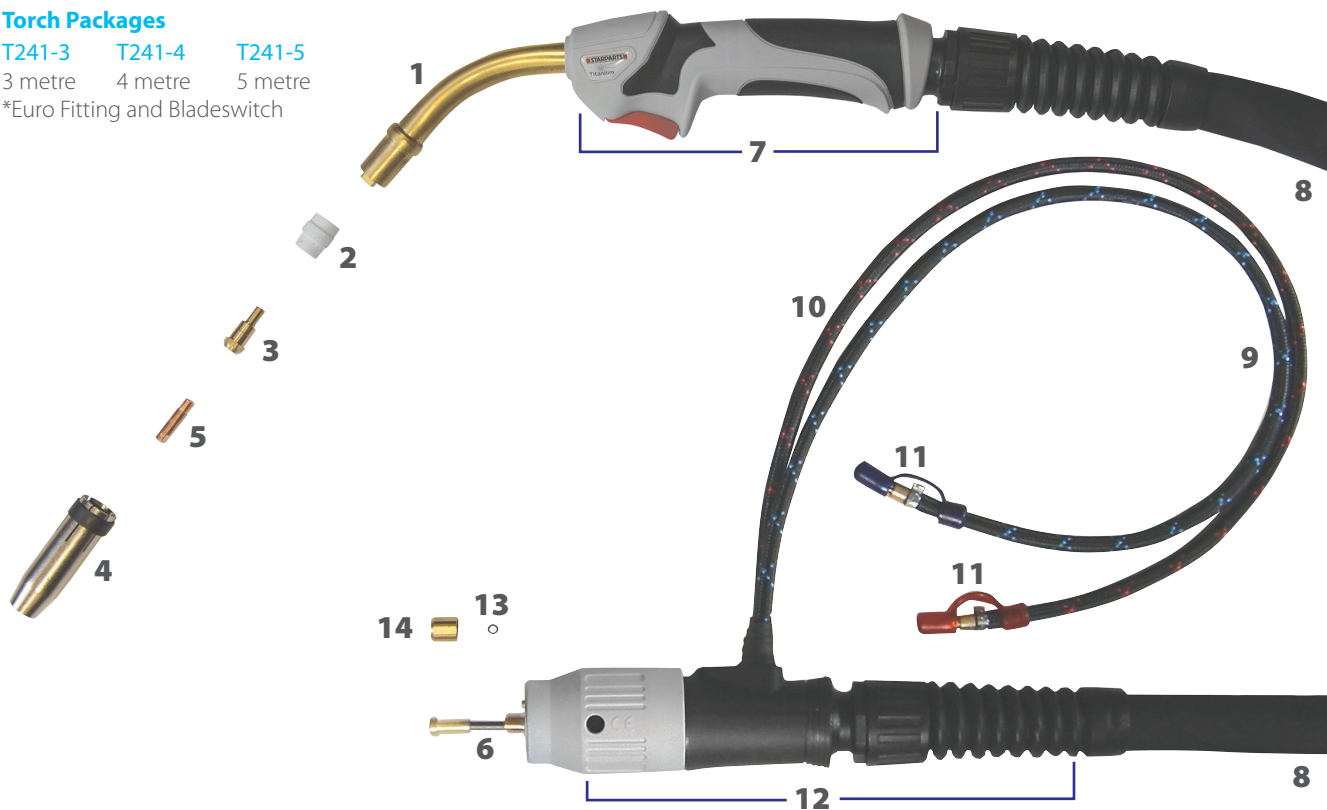

## Titanium MIG Welding Torch Water Cooled

**Model: T241** Rating 300A Co<sup>2</sup> / 270A Mixed Gases @ 100% Duty Cycle EN60974-7 Wire Sizes 0.8mm to 1.2mm

### Torch Packages

T241-3    T241-4    T241-5  
 3 metre    4 metre    5 metre  
 \*Euro Fitting and Bladeswitch

### Main Consumables

Code	Description	Pack Qty
1	SP2454W Swan Neck	1
2	SP2458 Diffuser Black	5
	SP2458W Diffuser White	5
3	SP2481 Tip Adaptor	5
4	SP2470 Nozzle Conical	5
	SP2471 Nozzle Cylindrical	5
	SP2472 Nozzle Tapered	5

### Contact Tips (ECU M6 x 28mm)

5	SP2408 0.8mm Steel / 0.6mm Alum Wire	25
	SP2409 0.9mm Steel Wire	25
	SP2410 1.0mm Steel / 0.8mm Alum Wire	25
	SP2412 1.2mm Steel / 1.0mm Alum Wire	25

• For specifically marked ALU Tips add 'A' after the part number eg: SP2410A