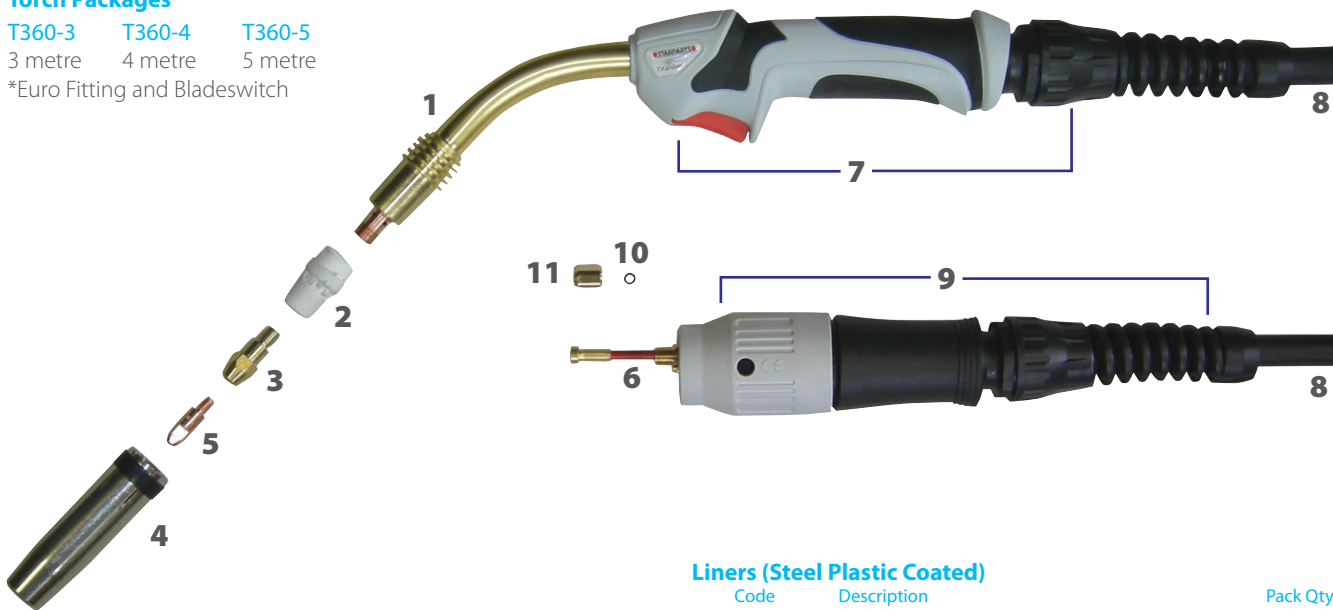

Titanium MIG Welding Torch Air Cooled

Model: T360 Rating 340A Co² / 300A Mixed Gases @ 60% Duty Cycle EN60974-7 Wire Size 0.8mm to 1.6mm

Torch Packages

T360-3 T360-4 T360-5
3 metre 4 metre 5 metre

*Euro Fitting and Bladeswitch

Main Consumables

Code	Description	Pack Qty
1	SP3654 Swan Neck Complete	1
2	SP3658 Diffuser Black	5
	SP3658W Diffuser White	5
	SP3658C Diffuser Ceramic	5
3	SP3681 Tip Adaptor Short M6 Tips	5
	SP3683 * Tip Adaptor Short M8 Tips	5
	SP3682 Tip Adaptor Long M6 Tips	5
	SP3684 * Tip Adaptor Long M8 Tips	5
4	SP3670 Nozzle Conical	5
	SP3671 Nozzle Cylindrical	5
	SP3672 Nozzle Tapered	5
	SP3673 Nozzle Bottle	5
	SP3674 Spot Welding Nozzle	5

Contact Tips (ECU M6 x 28mm)

5	SP2408 0.8mm Steel / 0.6mm Alum Wire	25
	SP2409 0.9mm Steel Wire	25
	SP2410 1.0mm Steel / 0.8mm Alum Wire	25
	SP2412 1.2mm Steel / 1.0mm Alum Wire	25
	SP2414 1.4mm Steel / 1.2mm Alum Wire	25
	SP2416 1.6mm Steel Wire	25

Liners (Steel Plastic Coated)

Code	Description	Pack Qty
6	SP1539 0.6 - 0.9mm x 3m - P.C Blue	1
	SP1549 0.6 - 0.9mm x 4m - P.C Blue	1
	SP1559 0.6 - 0.9mm x 5m - P.C Blue	1
	SP2432 1.0 - 1.2mm x 3m - P.C Red	1
	SP2442 1.0 - 1.2mm x 4m - P.C Red	1
	SP2452 1.0 - 1.2mm x 5m - P.C Red	1
	SP2436 1.6mm x 3m - P.C Yellow	1
	SP2446 1.6mm x 4m - P.C Yellow	1
	SP2456 1.6mm x 5m - P.C Yellow	1