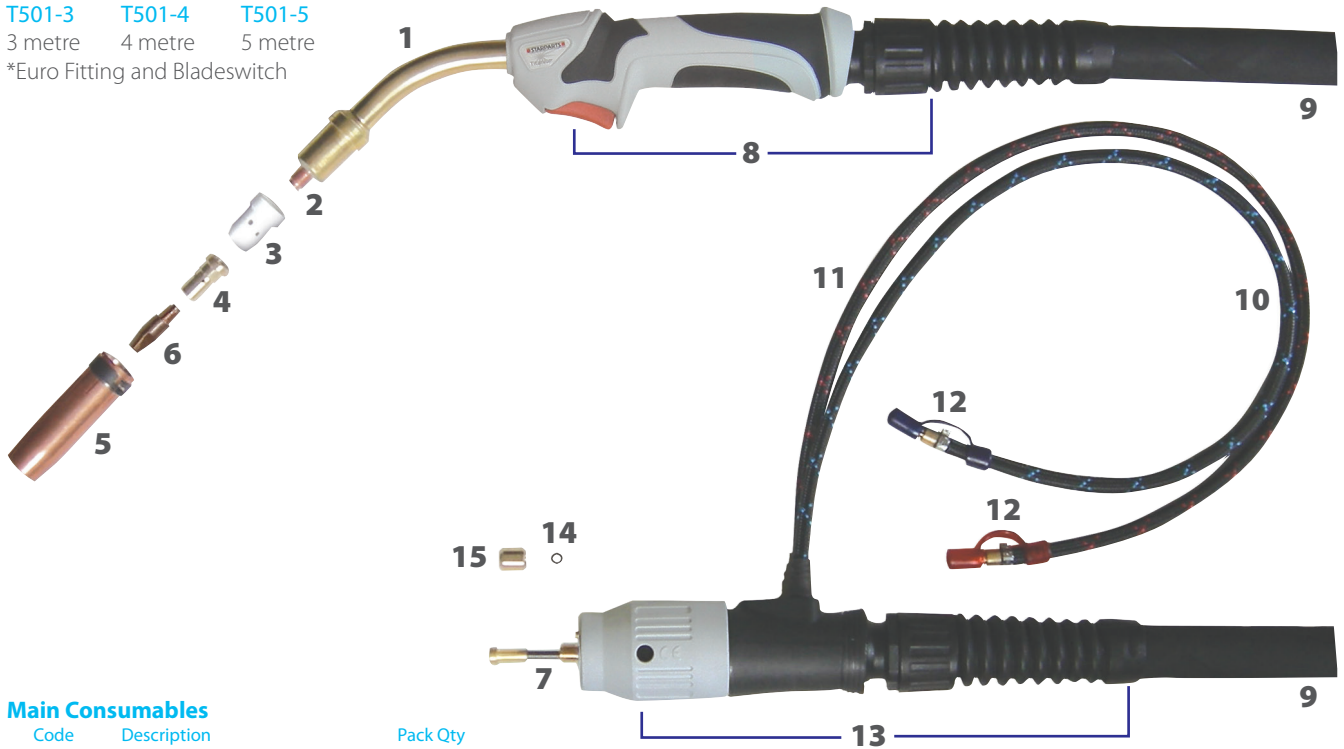

## Titanium MIG Welding Torch Water Cooled

**Model: T501** Rating 500A Co<sup>2</sup> / 450A Mixed Gases @ 100% Duty Cycle EN60974-7 Wire Size 1.0mm to 1.6mm

### Torch Packages

**T501-3** 3 metre  
**T501-4** 4 metre  
**T501-5** 5 metre  
 \*Euro Fitting and Bladeswitch

### Contact Tips (ECU M8 x 30mm)

<b>6</b> SP3810	1.0mm Steel / 0.8mm Alum Wire	25
SP3812	1.2mm Steel / 1.0mm Alum Wire	25
SP3814	1.4mm Alum / 1.2mm Alum Wire	25
SP3816	1.6mm Steel Wire	25

\* For specifically marked ALU Tips add 'A' after the part number eg: SP3810A