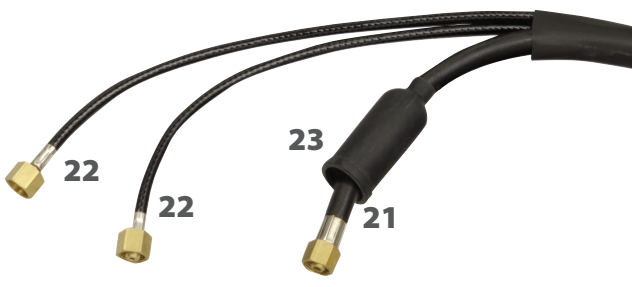

TIG Welding Torch Water Cooled

Models: WP22A, WP22B Rating 250A DC, 190A AC @ 100% Duty Cycle EN60974-7 • 0.5mm to 3.2mm Electrodes

WP22A Torches

Code	Length	Head Style
WP22A-3	3ft	7" Barrel
WP22A-12	12.5ft	7" Barrel
WP22A-25	25ft	7" Barrel

WP22B Torches

Code	Length	Head Style
WP22B-3	3ft	3" Barrel
WP22B-12	12.5ft	3" Barrel
WP22B-25	25ft	3" Barrel

Cable Terminations

Torch Package Contents

Head • Collet Knob • Handle • Cables
Standard Cable Fittings
 3/8" Bsp Right Hand Female Connections
 On Power / Water Drain - Argon & Water in Cables

Consumables

Models: WP22A, WP22B

Main Consumables

Code	Description	Pack Qty
1	WP22A Torch Body - 7" Long	1
2	WP22B Torch Body - 3" Long	1
3	22-7 Collet Knob c/w 'O' Ring	1
4	98W77 'O' Ring	10

Collets Standard